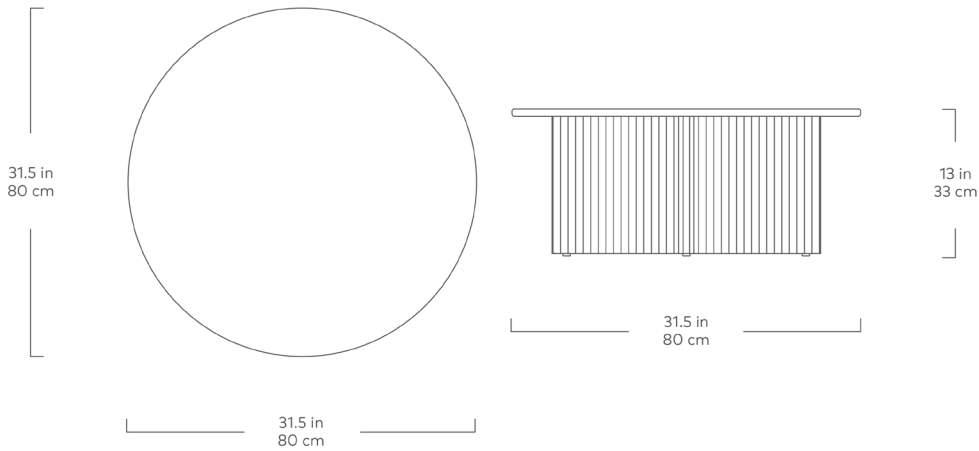

Odeon Coffee Table

- Odeon Coffee Table is designed to nest with the Odeon End Table.
- Not recommended for seating purposes.
- Plastic bumpers on bottom of base to prevent damage to hardwood floors.
- Non-marking tack glide feet.

PAINTED WOOD

- For strength and stability, the tabletop is medium-density fiberboard with painted, real wood veneer.
- Knock-down scalloped base is sculpted, painted medium-density fiberboard reinforced by several steel posts for stability.
- Simple assembly required.
- Durable, oil-based polyurethane finish.

WOOD

- It is normal for solid wood to expand and shrink as a result of variations in environmental humidity.
  A consistent humidity level of approximately 50% is recommended to prevent cracks and surface splits.
- The tabletop and dowel base is crafted from solid walnut or solid oak.
- Tables are finished in Rubio® Monocoat - a durable, matte, oil-based protector designed to highlight the beauty of natural wood.
- Wood finish is certified 0% VOC and is an all-natural, environmentally friendly product.
- Surface can be revitalized as desired. Visit Rubio® Monocoat website for more information.
- Wood is a natural material, with variations in grain pattern that make each design unique.